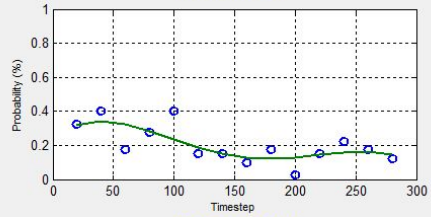

Collision Data

Collisions Per Users

Collision Data

Probability of Bad Events vs. Time

Authorized User

Polyfit

Unauthorized User

Panel

Start Program

Select Number of Channels:

Set Police Band:

Set Traffic Threshold:

Panel

Time Step

Number of Authorized Users:

Number of Unauthorized Users: