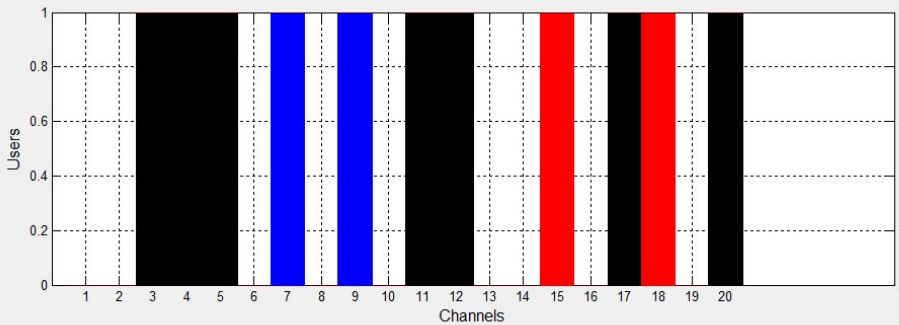

Collision Data

Collisions Per Users

Collision Data

Probability of Bad Events vs. Time

Authorized User

Polyfit

Unauthorized User

Panel

Start Program

Select Number of Channels:

Set Police Band:

Set Traffic Threshold:

Panel

Time Step

Number of Authorized Users:

Number of Unauthorized Users: