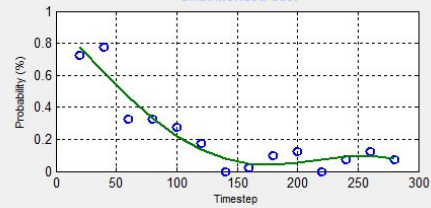

Collision Data

Collisions Per Users

Collision Data

Probability of Bad Events vs. Time

Authorized User

Polyfit

Unauthorized User

Panel

Start Program

Select Number of Channels:

Set Police Band:

Set Traffic Threshold:

Panel

Time Step

Number of Authorized Users:

Number of Unauthorized Users: