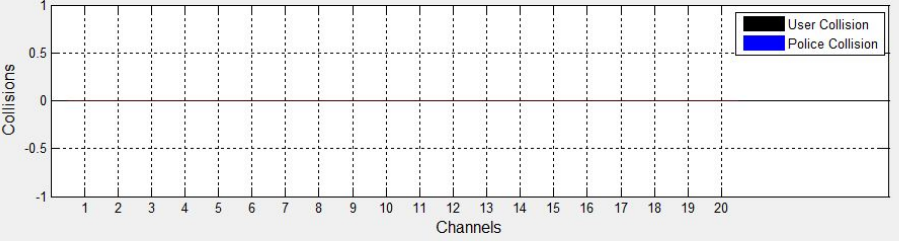

Collision Data

Collisions Per Users

Collision Data

Probability of Bad Events vs. Time

Authorized User

Polyfit

Unauthorized User

Panel

Start Program

Select Number of Channels:

Set Police Band:

Set Traffic Threshold:

Panel

Time Step

Number of Authorized Users:

Number of Unauthorized Users: